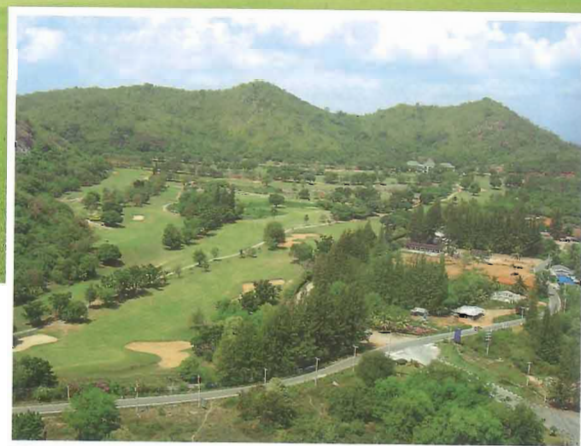

Milford Golf Club

Sea Pine Golf Course

Address: 2/136 Nong Kae, Hua Hin, Prachuap Khiri Khan, 77110
Tel: +66 3265 5988-9
Fax: +66 3265 5991
Web: www.seapine.in.th
E-mail: rtasportcenterii@hotmail.com
Holes Information 18 holes, par 72 (7305 yards)
Designer Major General Weerayudth Phetbuasak

Ratchaburi

Dragon Hills Golf & Country Club

Address: 192 Mu 2, Ang Hin, Amphoe Pak Tho, Ratchaburi, 70140
Tel: +66 3222 8222, +66 3228 8444
Fax: +66 3222 8308, +66 2938 9019 Ext. 0 (Office Bangkok)
Web: www.dragonhillsgolf.com
Holes Information 18 holes, par 72 (6812 yards)
Designer / Year Established Jim Engh / 1994

Ratchaburi Country Golf

Address: 95 Mu 10, Parkchong, Amphoe Chom Bueng, Ratchaburi, 70150
Tel: +66 3226 1217-8, +66 3226 1223-6
Fax: +66 5322 1743
Web: ratchaburicountryclub.com
Holes Information 18 holes, par 72 (6785 yards)
Designer / Year Established Artanan Yom Chinda / 1988

Royal Ratchaburi Golf Club

Address: 144 Mu 5, Tambon Khao Rang, Amphoe Mueang, Ratchaburi, 70000
Tel: +66 3222 7031-2, +66 8 7153 0412
Fax: +66 3222 7035
Holes Information 18 holes, par 72 (6785 yards)
Designer / Year Established Artanan Yomchinda / 1988

Samut Prakan

Bangpoo Golf & Sports Club

Address: 191 Mu 9, Sukhumvit Road, Tambon Phraeksa Mai, Amphoe Mueang, Samut Prakan, 10280
Tel: +66 2324 0320-9
Fax: +66 2324 0330
Web: www.bangpoo golf.com
Holes Information 18 holes, par 72 (7048 yards)
Designer / Year Established Arnold Palmer / 1991

Green Valley Country Club

Address: 92 Mu 3, Bang Na-Trat Road, (Km.15), Amphoe Bang Phli, Samut Prakan, 10540
Tel: +66 2312 5883-9
Fax: +66 2312 5890
Web: www.greenvalleybangkok.com
Holes Information 18 holes, par 72 (7028 yards)
Designer / Year Established Robert Trent Jones Jr. / 1988

Kiarti Thanee Country Club

Address: 199-200 Mu 5, Bang Na-Trat Road, (Km.29), Amphoe Bang Bo, Samut Prakan, 10560
Tel: +66 2707 1700-9
Fax: +66 2707 1710-11
Web: www.kiartithanee countryclub.com
Holes Information 18 holes, par 72 (6730 yards)
Designer / Year Established Yoshiharu Aihara / 1991