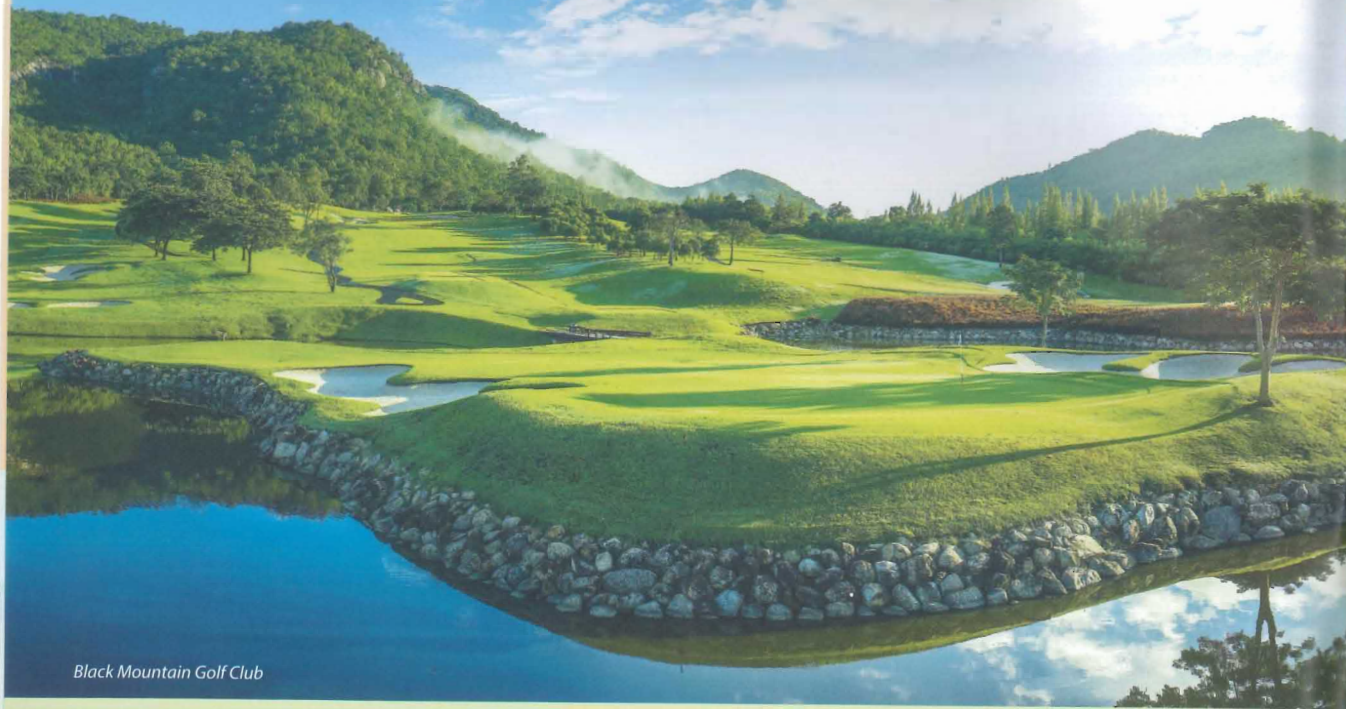

Amazing Thailand Golf Paradise

CONTENTS

<i>Bangkok</i>	8
<i>The Central Region</i>	11
<i>The Eastern Region</i>	26
<i>The North</i>	33
<i>The Northeast</i>	36
<i>The South</i>	39

Black Mountain Golf Club

Introduction

One of the world's leading tourism destinations, Thailand is a land of secrets and surprises for everyone to discover and enjoy. Visitors who love challenging, adventurous outdoor activities will find much to satisfy their desires here, and if golf is high on your list, then it is definitely for you, because the Kingdom is renowned as Asia's most popular golfing destination. Golf has been played in Thailand for almost a century with games recorded at the Royal Bangkok Sports Club as early as 1905.